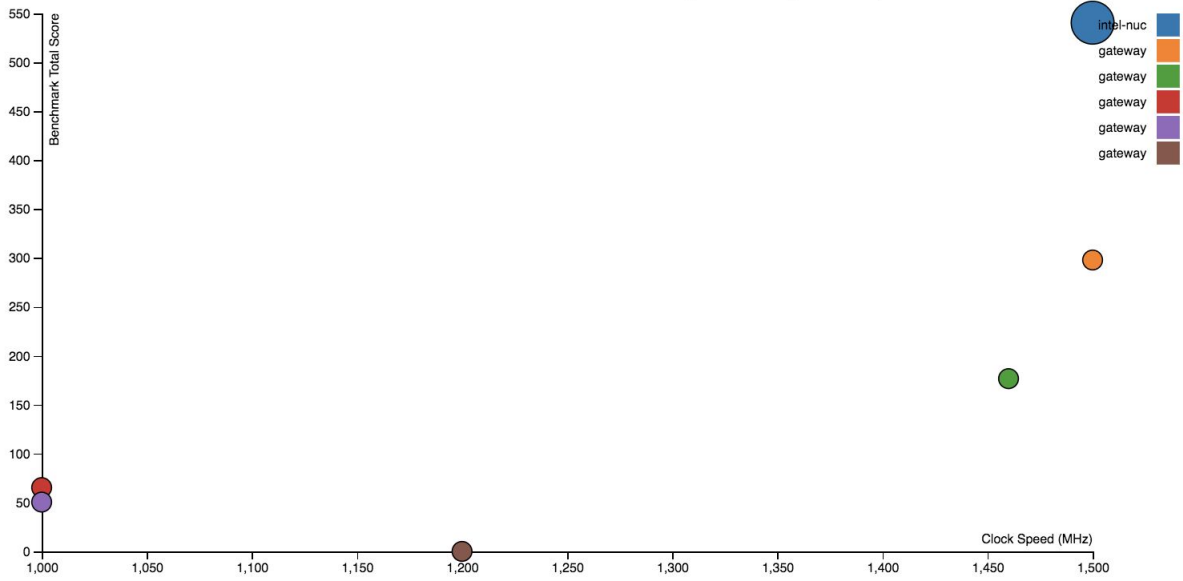

Gateway Technical Specifications

Make:	Intel
Model:	NUC
CPU:	Intel Celeron J3455
Architecture:	x86
RAM (MB):	2000
Number of Cores:	4

System Test Results

Simulation Test Results

Performance vs Price (USD)

Performance vs Clock Speed (MHz)

Performance vs RAM (MB)

Performance vs CPU Cores

Performance vs Fanless

Performance vs Form Factor

Performance vs Instruction Set (bits)