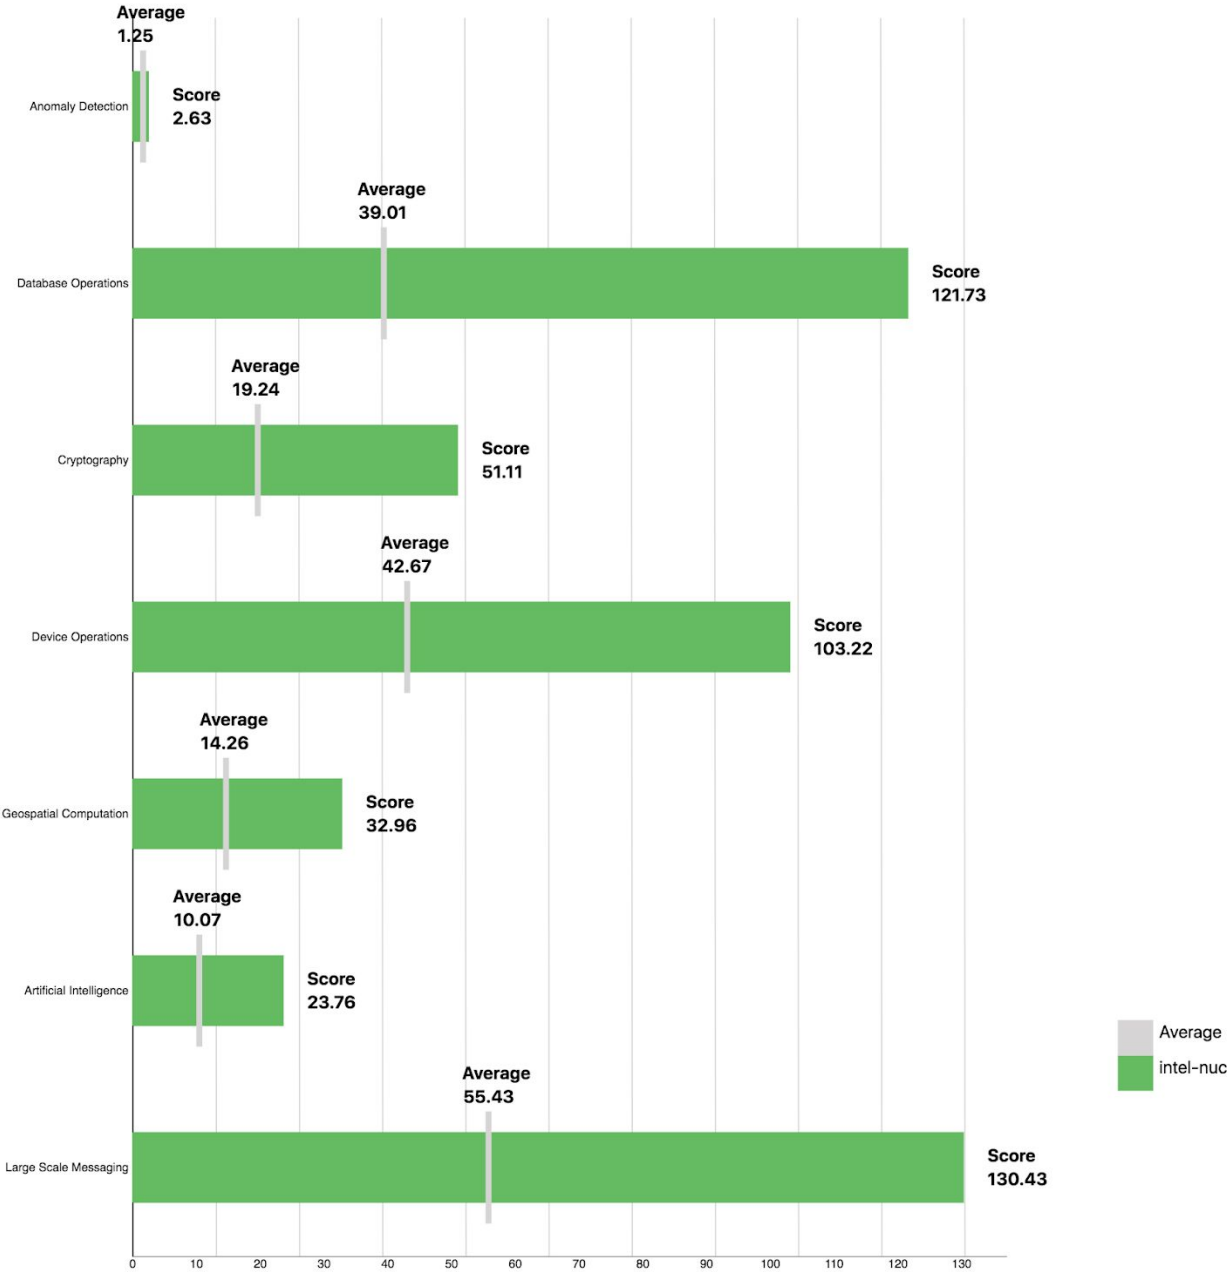

Gateway Technical Specifications

Make:	Intel
Model:	NUC
CPU:	Intel Celeron J3455
Architecture:	x86
RAM (MB):	2000
Number of Cores:	4

System Test Results

Simulation Test Results

Performance vs Price (USD)

Performance vs Clock Speed (MHz)

Performance vs RAM (MB)

Performance vs CPU Cores

Performance vs Fanless

Performance vs Form Factor

Performance vs Instruction Set (bits)