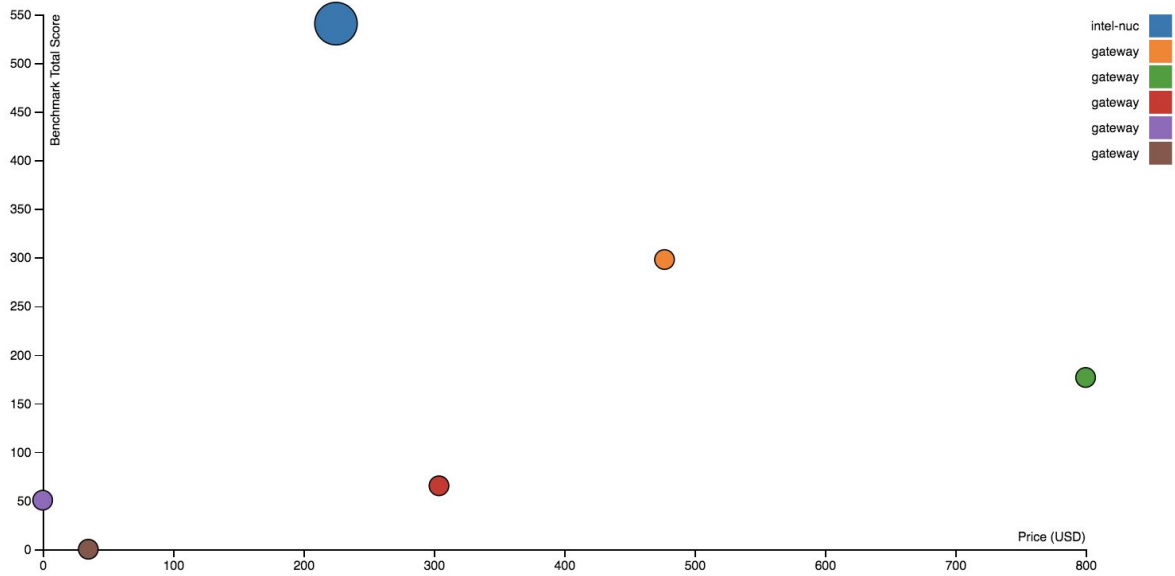

Gateway Technical Specifications

Make:	Intel
Model:	NUC
CPU:	Intel Celeron J3455
Architecture:	x86
RAM (MB):	2000
Number of Cores:	4

System Test Results

Simulation Test Results

Performance vs Price (USD)

Performance vs Clock Speed (MHz)

Performance vs RAM (MB)

Performance vs CPU Cores

Performance vs Fanless

Performance vs Form Factor

Performance vs Instruction Set (bits)