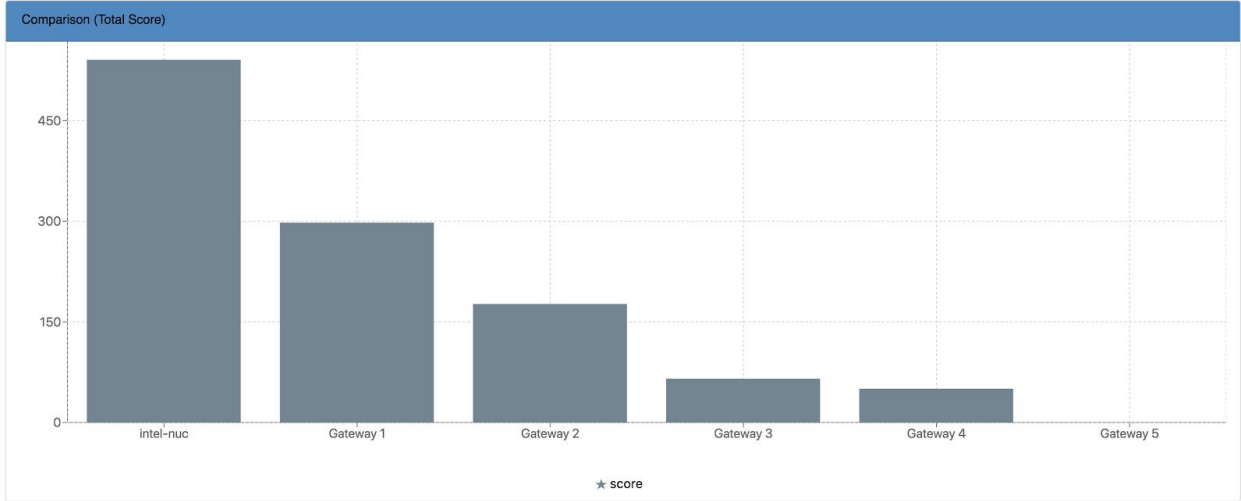

Gateway Technical Specifications

Make:	Intel
Model:	NUC
CPU:	Intel Celeron J3455
Architecture:	x86
RAM (MB):	2000
Number of Cores:	4

System Test Results

Simulation Test Results

Performance vs Price (USD)

Performance vs Clock Speed (MHz)

Performance vs RAM (MB)

Performance vs CPU Cores

Performance vs Fanless

Performance vs Form Factor

Performance vs Instruction Set (bits)