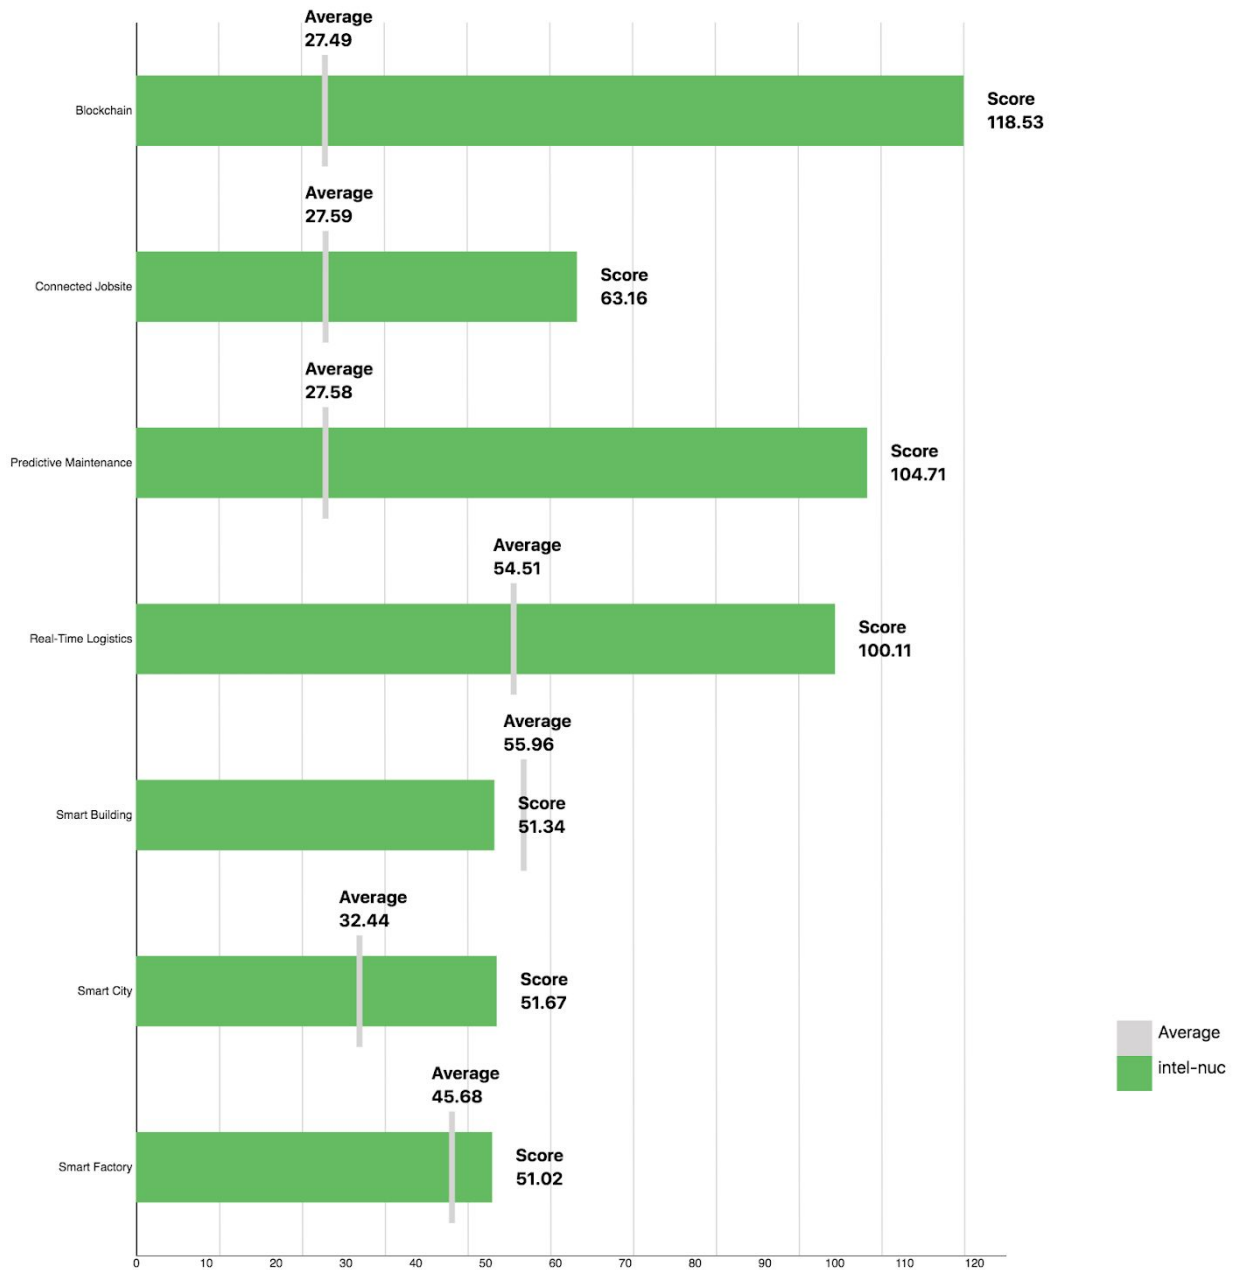

Gateway Technical Specifications

Make:	Intel
Model:	NUC
CPU:	Intel Celeron J3455
Architecture:	x86
RAM (MB):	2000
Number of Cores:	4

System Test Results

Simulation Test Results

Performance vs Price (USD)

Performance vs Clock Speed (MHz)

Performance vs RAM (MB)

Performance vs CPU Cores

Performance vs Fanless

Performance vs Form Factor

Performance vs Instruction Set (bits)